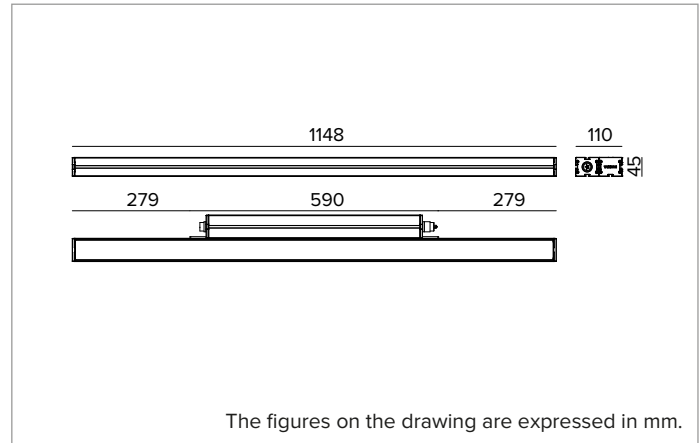

E0544FFL830ELBA | JEDI NOVA 55 Projector Side Box

Adjustable linear LED projector

	3000K	H(m)	D(m)	Emax(lx)		
	Ra80			31°		
	Fixture Power	70W	1	0.56	18583	
	Source Flux	9096lm	2	1.12	4646	
	Fixture Flux	6841lm	3	1.67	2065	
	Efficacy	98lm/W	4	2.23	1161	
TS2123	Imax=2043cd/klm	Imax	18583cd	5	2.79	743

Colour and finish: Black anodized

Dimensions: L=1148mm

Weight: 4.7Kg

Version: STANDARD

Degree of protection: IP66,IP67,IP68,IP69

Mechanical Resistance: IK07

ELECTRICAL CHARACTERISTICS

Integrated driver available in the ON-OFF version (positioned laterally to the optical body). Supplied with through-wiring with longitudinal sealing IN/OUT panel connectors (the sealing limits the risk of humidity raising towards the driver/optical body). Luminaire compliant with EN 60598-2-22 for power supply from a centralised emergency system CPSS (Central Power Supply System), not incorporated in the luminaire - high risk areas excluded. The default power and flux are 100% in AC and 100% in DC.

Cable diameter range from 7 to 12mm.

Code
A118

A118

Male/female IP66/IP68 connector kit.

5 pòles (STANDARD 3G2,5mm² MAX, DALI 5G1,5mm² MAX).

Cable diameter range from 7 to 12mm.

Due to the technological evolution of the electronic components, the data provided may be updated, and as such, confirmation must be requested during the order process.